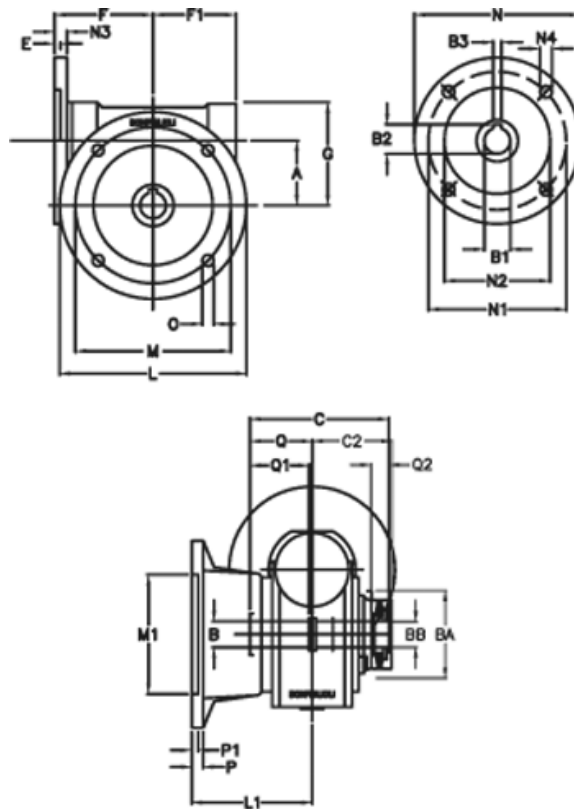

Article number: 390204902442236

Description: Worm Gear with Torque Limiter
VF 49-L2-F-24 P63B5

Measures

a = 49.50	C2 = 63,5	m = 90	P = 12
B = 25	Description = VF 49F-xx-63B5	M1 = 70	P1 = 10
B1 E7 = 11	E = 3.0	N = 140	Q = 51.0
B2 = 12.8	F = 70	N1 = 115	Q1 = 41
B3 H9 = 4	F1 = 63	N2 = 95	Q2 = 15
BA = 63	g = 80	N3 = 10.5	
BB H7 = 14	L = 125	N4 = 9.5	
C = 105	L1 = 85.5	O = 10.5	